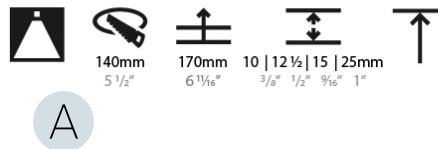

GENERAL

Series: Bioniq
 Subseries: Bioniq Round Deep
 Brand: Prolicht
 Division: Architectural
 Mounting Type: Trimless
 Mounting Location: Ceiling
 Subcategory: Downlight

PHYSICAL

Shape: Round
 Diameter (mm): 136
 Diameter (in): 5 3/8
 Height (mm): 151
 Height (in): 5 15/16
 Ceiling Thickness (mm): 10 / 12.5 / 15 / 25
 Ceiling Thickness (in): 3/8 or 1/2 or 9/16 or 1
 Min. Recessing Depth (mm): 170
 Min. Recessing Depth (in): 6 11/16
 Light Distribution: Downlight
 Weight (kg): 1.078
 Weight (lbs): 2.37
 Fixture Finish: SSR / BKV / CWI / CRY / HAB / LAG / UFT / ITA / RUA / RUR / MIC / FTG / MYG / TWT / LOD / PUS / FRO / FUP / KIA / POP / BLS / SPG / MEY / GOH / GUM / CHC / COM / ABZ / JAG / OBR / MOS / ROR
 Fixture Material: Aluminum Die Cast
 Cut-out Measurements: Ø 140mm / 5 1/2"
 Upon Request: Unique Ceiling Thickness

LED

Number of LEDs: 1
 Color Temperature (°K): 2700 / 3000 / 3500 / 4000
 Max. Delivered Lumen (lm): 2156 / 2244 / 2377 / 2425
 Nominal Lumen (lm): 2909 / 3028 / 3208 / 2373
 CRI: >90 CRI
 Lamp Life (hrs): 50000
 Upon Request: RGB-W Tunable White Special Color Temperature Special LED

OPTICAL

Reflector°: 18 / 34
 Optic°: Lens Pack - No Lens / Linear Spread Lens / Honeycomb / Spread Lens
 Adjustability: Fixed
 Upon Request: Special Beam Angles

RATINGS AND CERTIFICATIONS

382, F 416-247-9319, www.zaneen.com
 Certified and Compliant for North American Standards at the end of the existing Model #. For assistance on 'custom' specifications, contact zteam@zaneen.com.
 In a constant effort to supply the best product, we reserve the right to change specifications or materials without notice. The most recent specification sheets are found at zaneen.com
 IP rating: IP20