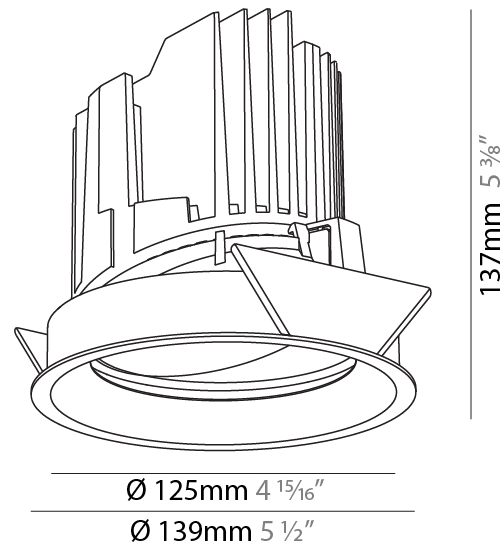

GENERAL

Series: Bioniq
 Subseries: Bioniq Round Deep
 Brand: Prolicht
 Division: Architectural
 Mounting Type: Trimless
 Mounting Location: Ceiling
 Subcategory: Downlight

PHYSICAL

Shape: Round
 Diameter (mm): 136
 Diameter (in): 5 3/8
 Height (mm): 151
 Height (in): 5 15/16
 Ceiling Thickness (mm): 10 / 12.5 / 15 / 25
 Ceiling Thickness (in): 3/8 or 1/2 or 9/16 or 1
 Min. Recessing Depth (mm): 170
 Min. Recessing Depth (in): 6 11/16
 Light Distribution: Downlight
 Weight (kg): 1.078
 Weight (lbs): 2.37
 Fixture Finish: SSR / BKV / CWI / CRY / HAB / LAG / UFT / ITA / RUA / RUR / MIC / FTG / MYG / TWT / LOD / PUS / FRO / FUP / KIA / POP / BLS / SPG / MEY / GOH / GUM / CHC / COM / ABZ / JAG / OBR / MOS / ROR
 Fixture Material: Aluminum Die Cast
 Cut-out Measurements: Ø 140mm / 5 1/2"
 Upon Request: Unique Ceiling Thickness

GENERAL

Series: Bioniq
 Subseries: Bioniq Round Adjustable
 Brand: Prolicht
 Division: Architectural
 Mounting Type: Recessed
 Mounting Location: Ceiling
 Subcategory: Downlight

PHYSICAL

Shape: Round
 Diameter (mm): 139
 Diameter (in): 5 1/2
 Height (mm): 137
 Height (in): 5 3/8
 Ceiling Thickness (mm): 10 / 12.5 / 15
 Ceiling Thickness (in): 3/8 or 1/2 or 9/16
 Min. Recessing Depth (mm): 150
 Min. Recessing Depth (in): 5 7/8
 Light Distribution: Adjustable / Downlight
 Weight (kg): 0.836
 Weight (lbs): 1.84
 Fixture Finish: SSR / BKV / CWI / CRY / HAB / LAG / UFT / ITA / RUA / RUR / MIC / FTG / MYG / TWT / LOD / PUS / FRO / FUP / KIA / POP / BLS / SPG / MEY / GOH / GUM / CHC / COM / ABZ / JAG / OBR / MOS / ROR
 Fixture Material: Aluminum Die Cast
 Cut-out Measurements: 130mm / 5 1/8"

OPTICAL

Reflector°: 18 / 38
 Optic°: Lens Pack - No Lens / Linear Spread Lens / Honeycomb / Spread Lens
 Adjustability: Rotational 355°; Tilt 30°

RATINGS AND CERTIFICATIONS

Certified By: Certified for North American Standards
 IP rating: IP20
 Zaneen Group Inc. © 2024, T 1800-388-3382, F 416-247-9319, www.zaneen.com